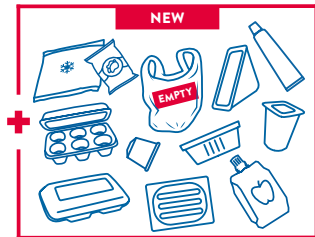

RECYCLING MÉMO

IN 2019, PARIS IS MAKING RECYCLING EASIER

IT'S EASY, ALL PACKAGING AND PAPER CAN BE RECYCLED!

• IN THE YELLOW BIN •

**COMPLETELY EMPTIED AND
PLACED LOOSELY INTO THE BIN!**

**PAPER, CARDBOARD
PACKAGING AND CONTAINERS**

**PLASTIC BOTTLES
AND VIALS**

**METALLIC
PACKAGING**

**ALL OTHER PLASTIC AND METALLIC
PACKAGING (STEEL, ALUMINIUM, ETC.)**

• IN THE WHITE BIN •

COMPLETELY EMPTIED!

GLASS BOTTLES AND JARS

• IN THE BROWN BIN* •